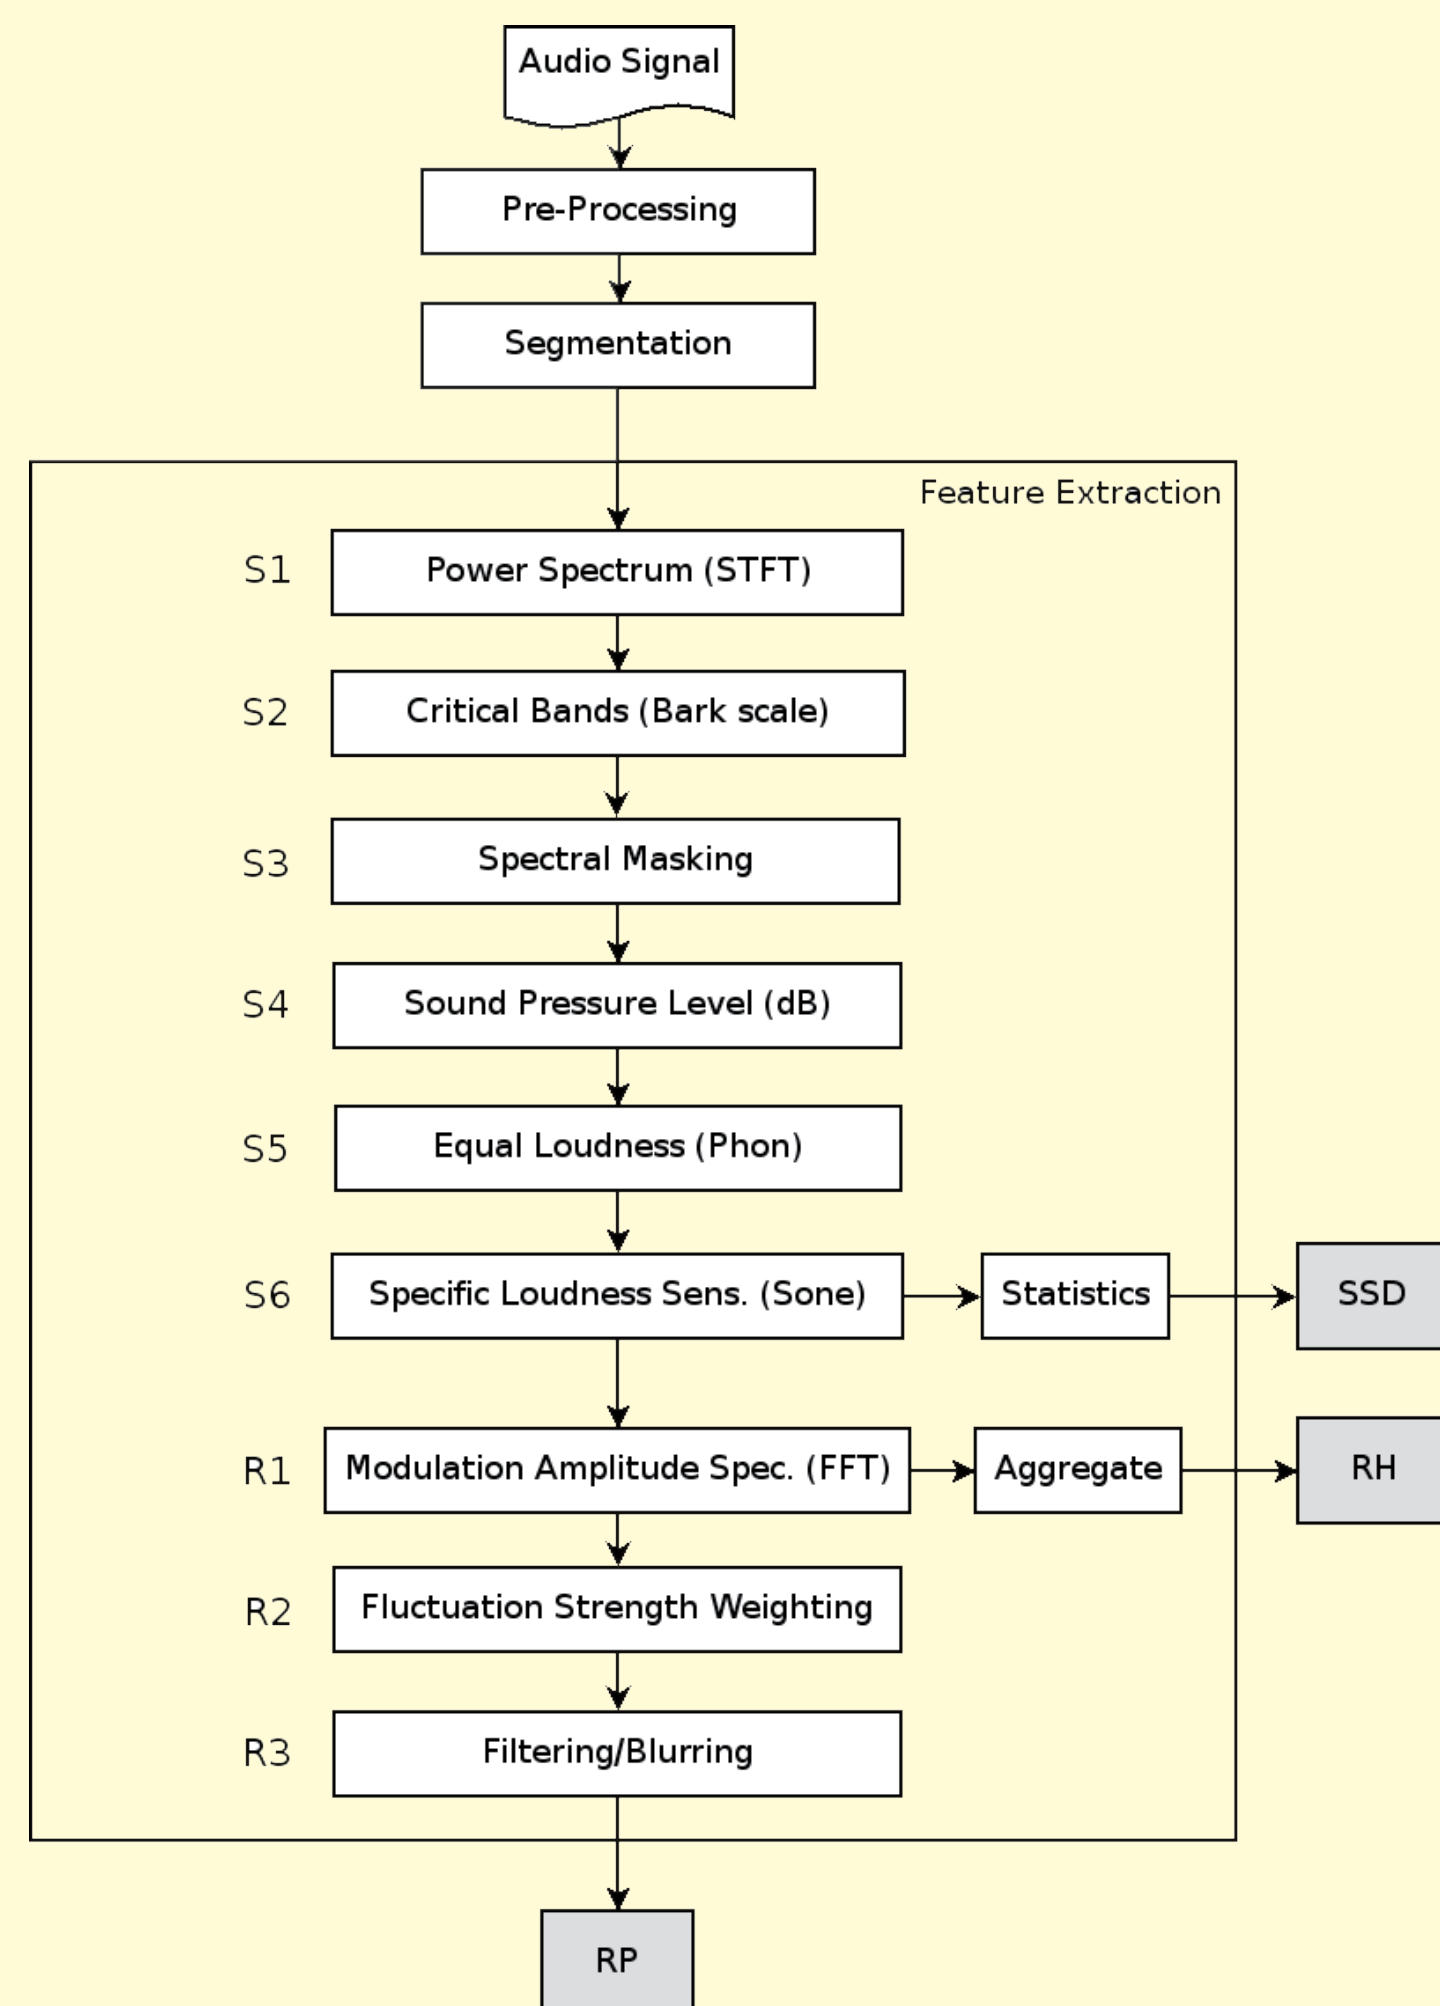

Evaluation of New Audio Features and Their Utilization in Novel Music Retrieval Applications

Contributions

- Review of standard Audio Features for Music Information Retrieval
- Study of the importance of Psycho-acoustics in Audio Feature Computation
- Improvement of Rhythm Patterns Feature Extractor
- Development of 2 new Feature Sets: RH and SSD
- Evaluation, Comparison and Combination of Feature Sets
- Participation in international scientific Benchmarking events for Comparison with State-of-the-Art Feature Sets
- Contributions to novel applications for visualization of and interaction with music collections
- Clustering of the complete works of Mozart on a Self-Organizing Music Map

Comparison of developed Feature Sets and combinations

Audio Feature Extraction for Music Description

Rhythm Pattern (RP)

magnitudes of 60 modulation frequencies on 24 critical frequency bands

Johann Strauss - Blue Danube Waltz

Queens of the Stone Age - Go With The Flow

Rhythm Histogram (RH)

rhythmic energy for 60 modulation frequency bins

Johann Strauss - Blue Danube Waltz

Queens of the Stone Age - Go With The Flow

Statistical Spectrum Descriptor (SSD)