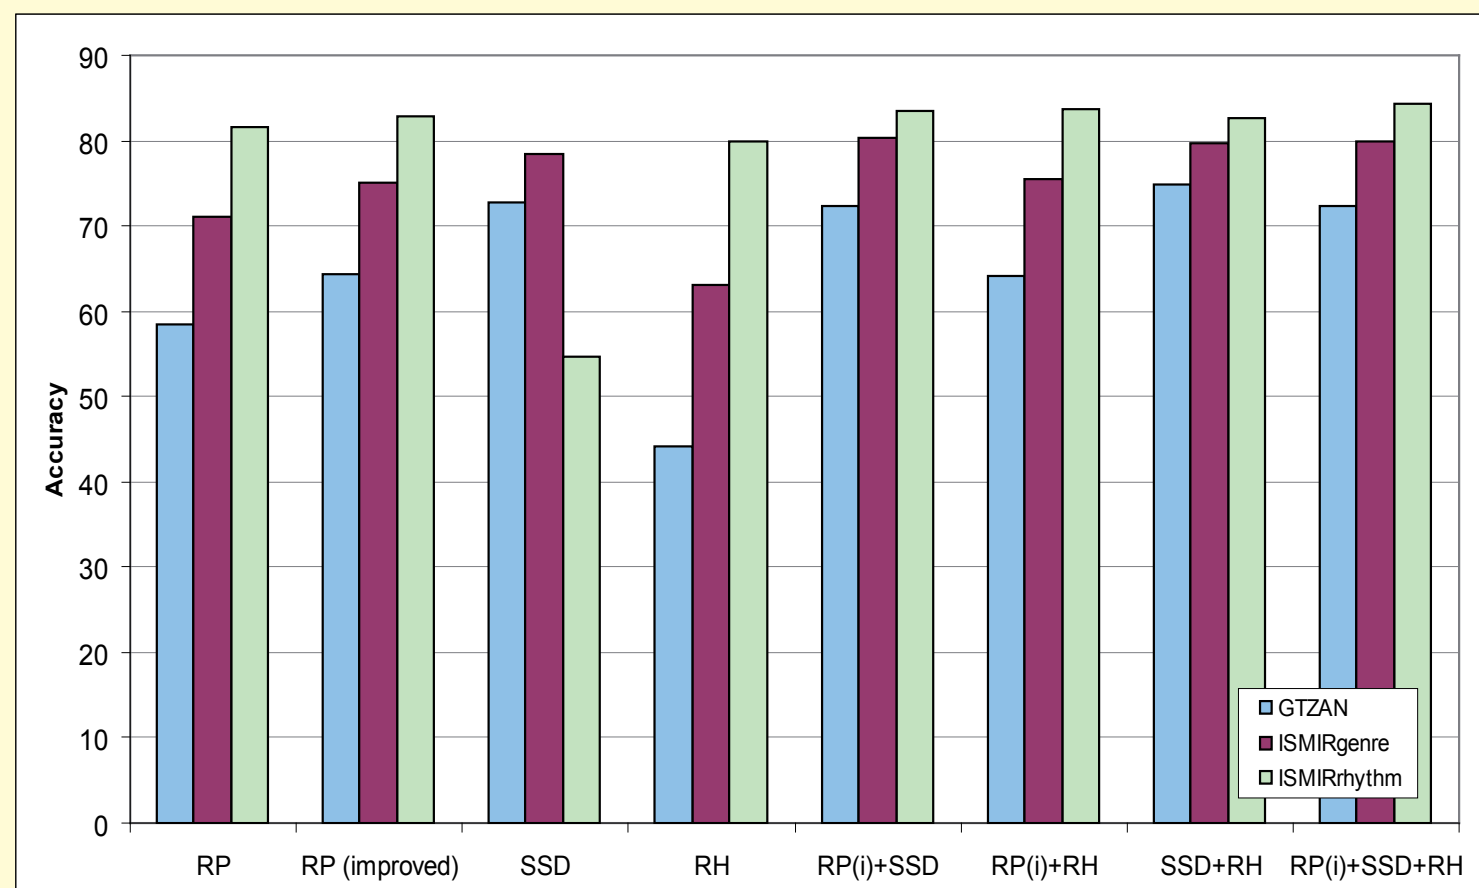

Comparison of developed Feature Sets and combinations

Audio Feature Extraction for Music Description

Rhythm Pattern (RP)

magnitudes of 60 modulation frequencies on 24 critical frequency bands

Johann Strauss - Blue Danube Waltz

Queens of the Stone Age - Go With The Flow

Rhythm Histogram (RH)

rhythmic energy for 60 modulation frequency bins

Johann Strauss - Blue Danube Waltz

Queens of the Stone Age - Go With The Flow

Statistical Spectrum Descriptor (SSD)