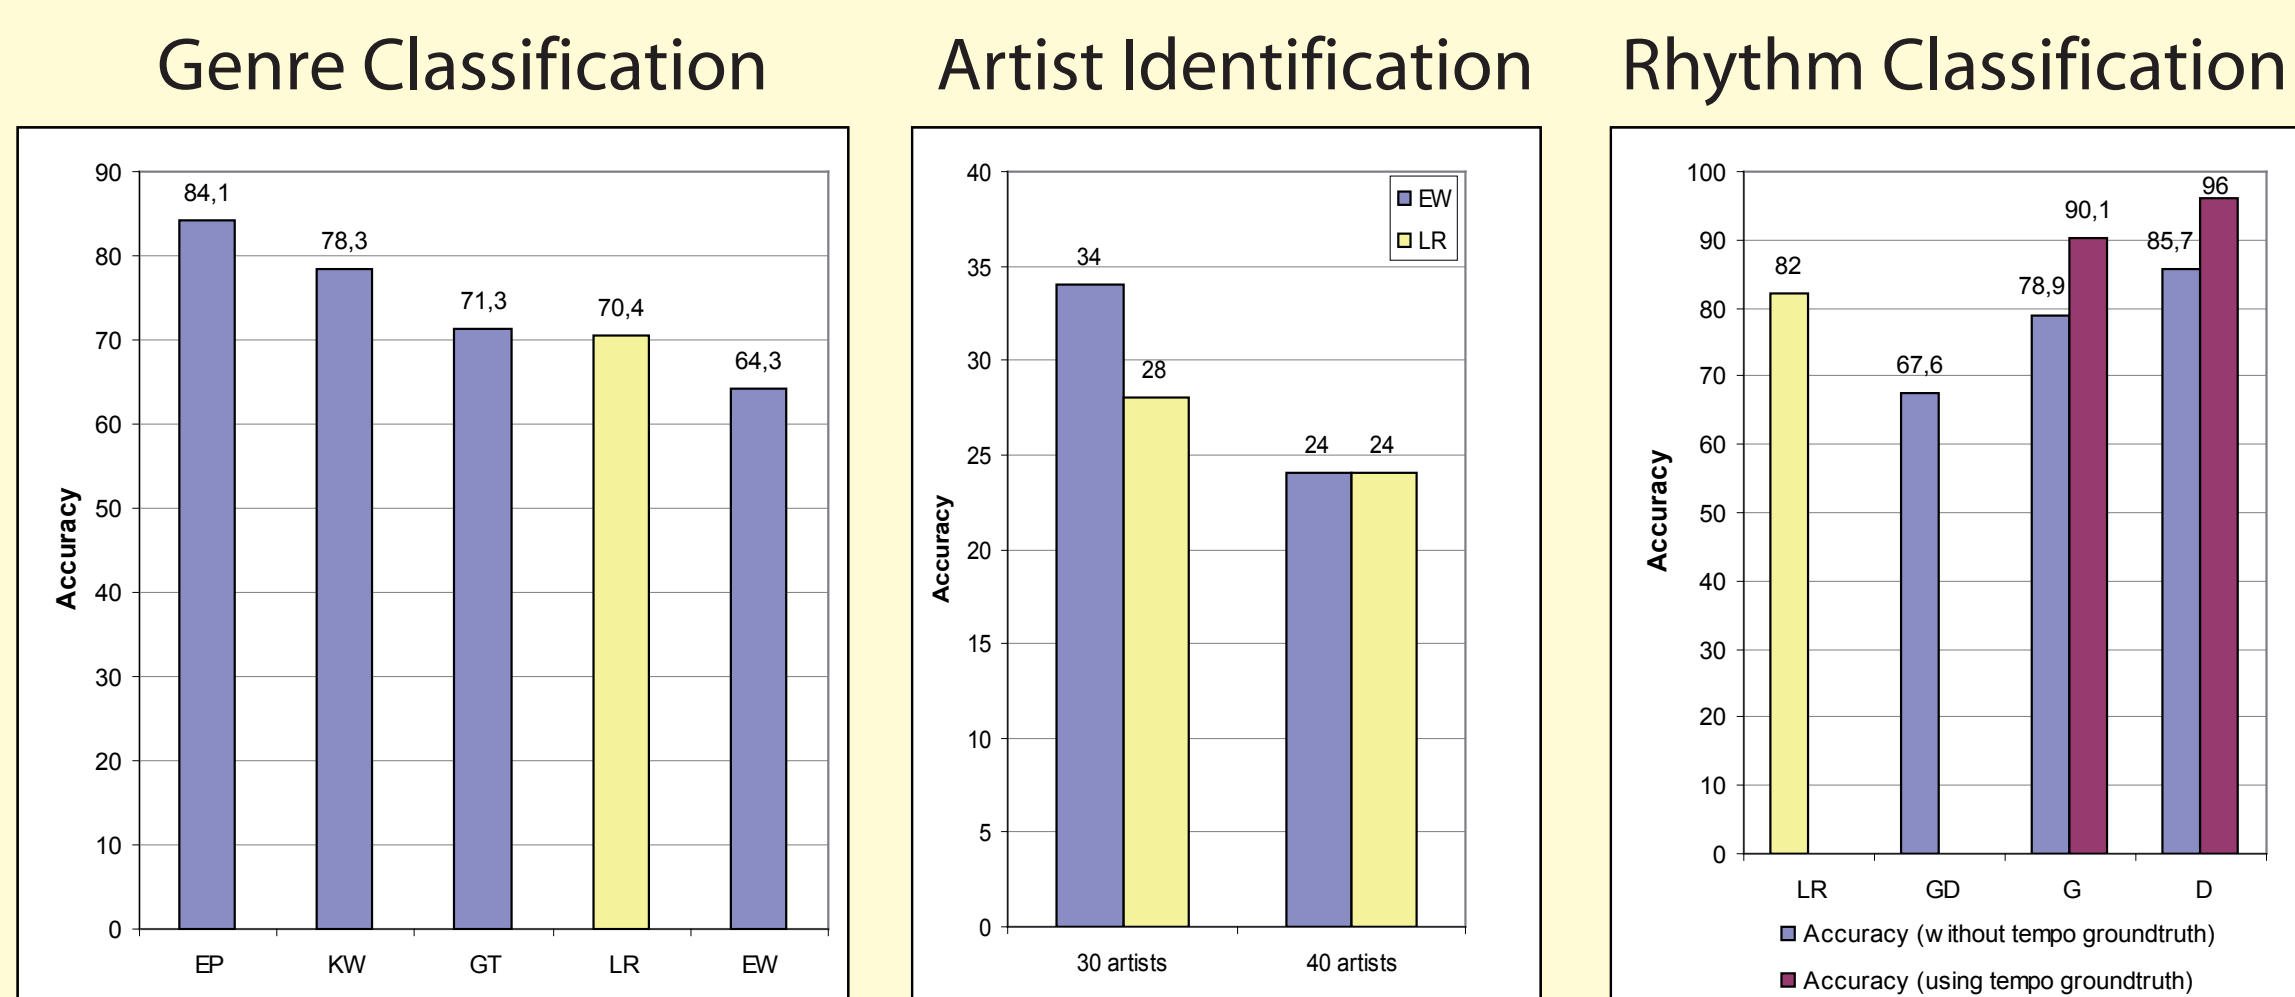

Evaluation and Benchmarking: Music Classification and Similarity Retrieval

ISMIR 2004 Audio Description Contest