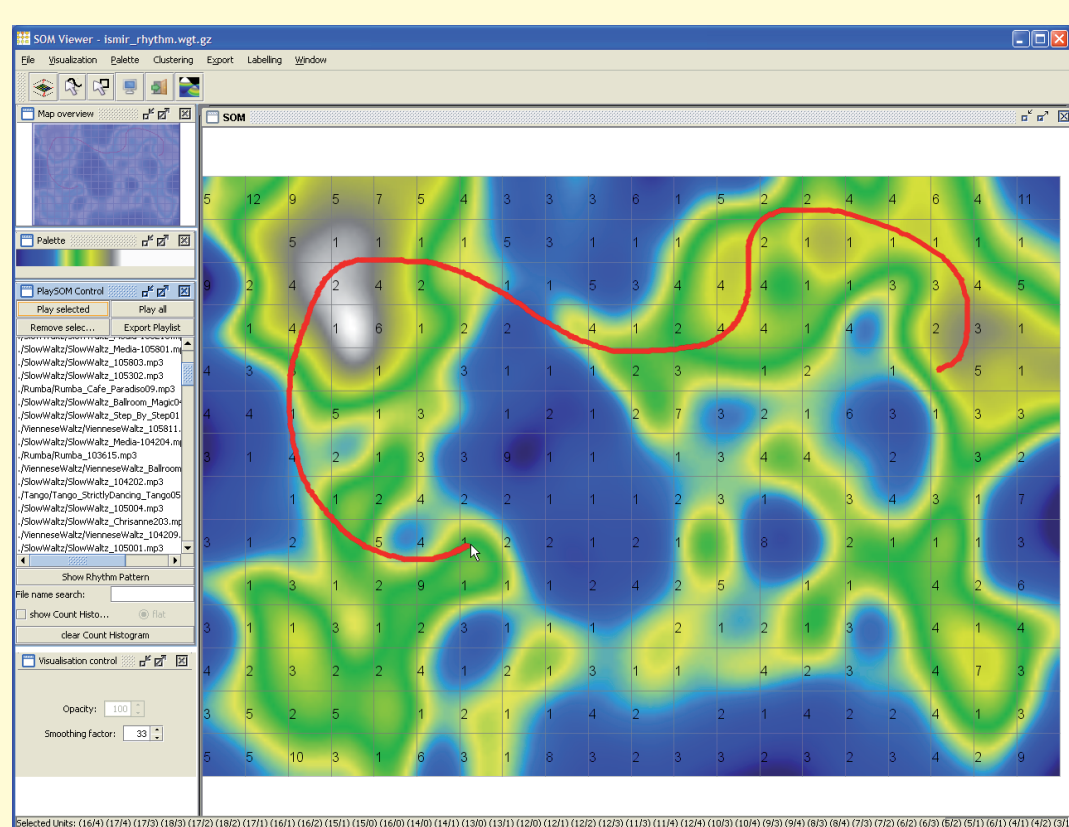

Queens of the Stone Age - Go With The Flow

Rhythm Histogram (RH)

rhythmic energy for 60 modulation frequency bins

Johann Strauss - Blue Danube Waltz

Queens of the Stone Age - Go With The Flow

Statistical Spectrum Descriptor (SSD)

Applications of the developed Audio Features for Music Retrieval

PlaySOM

Exploration of and interaction with music collections allows to switch visualizations and to create playlists

Map of Mozart

Analyzed and clustered Mozart's Complete Works by audio music similarity on a Mnemonic SOM interactively explorable on www.ifs.tuwien.ac.at/mir/mozart 2442 pieces from 17 categories (categories subsequently overlaid)