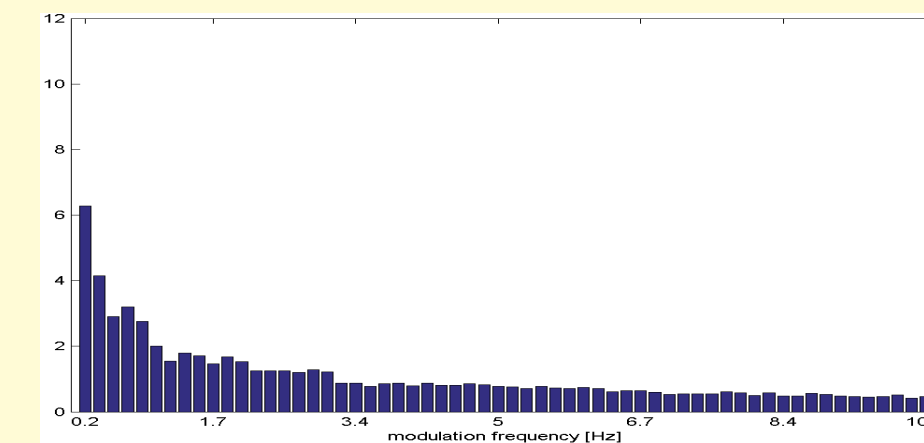

Queens of the Stone Age - Go With The Flow

Rhythm Histogram (RH)

rhythmic energy for 60 modulation frequency bins

Johann Strauss - Blue Danube Waltz

Queens of the Stone Age - Go With The Flow

Statistical Spectrum Descriptor (SSD)