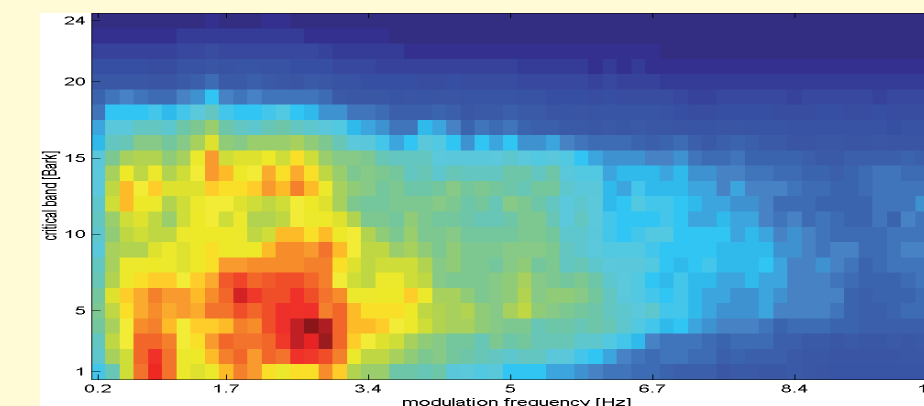

Comparison of developed Feature Sets and combinations

Audio Feature Extraction for Music Description

Rhythm Pattern (RP)

magnitudes of 60 modulation frequencies on 24 critical frequency bands

Johann Strauss - Blue Danube Waltz

Queens of the Stone Age - Go With The Flow

Rhythm Histogram (RH)

rhythmic energy for 60 modulation frequency bins

Johann Strauss - Blue Danube Waltz

Queens of the Stone Age - Go With The Flow

Statistical Spectrum Descriptor (SSD)