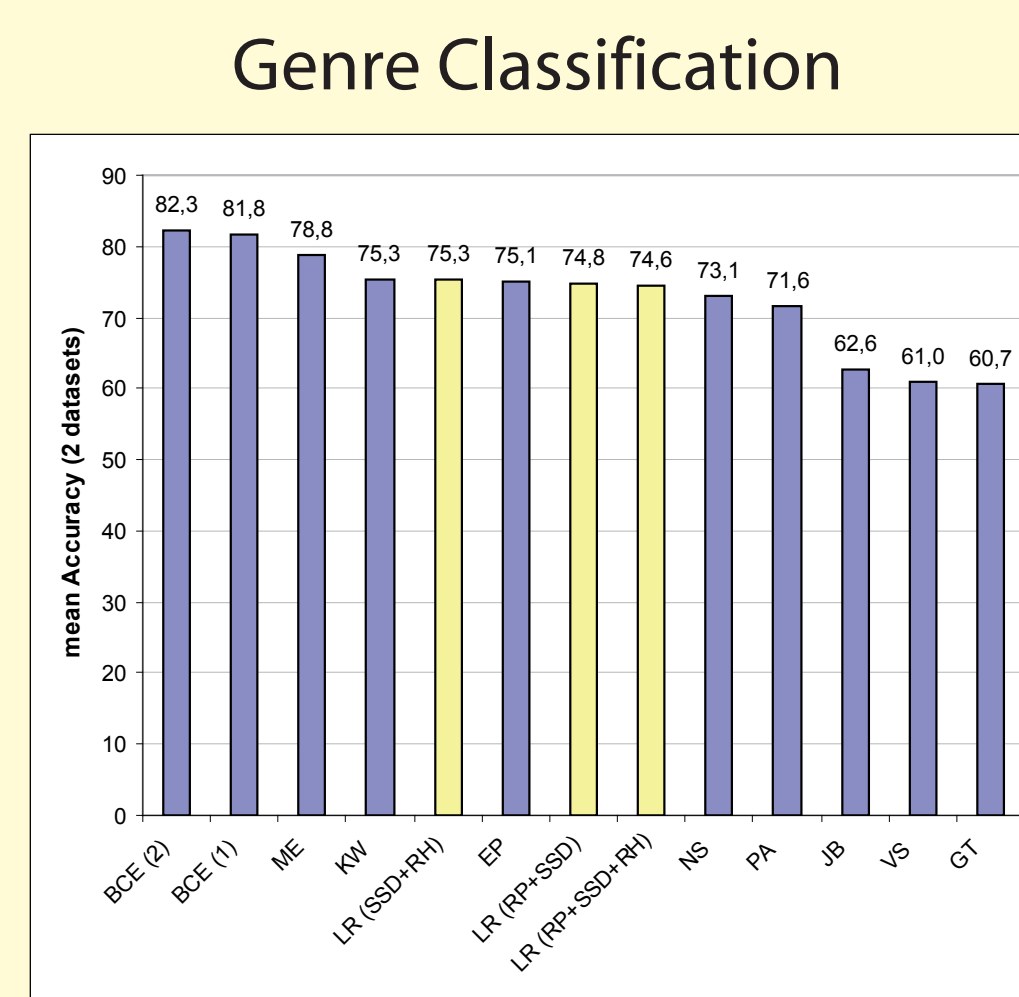

Evaluation of New Audio Features and Their Utilization in Novel Music Retrieval Applications

Contributions

- Review of standard Audio Features for Music Information Retrieval
- Study of the importance of Psycho-acoustics in Audio Feature Computation
- Improvement of Rhythm Patterns Feature Extractor
- Development of 2 new Feature Sets: RH and SSD
- Evaluation, Comparison and Combination of Feature Sets
- Participation in international scientific Benchmarking events for Comparison with State-of-the-Art Feature Sets
- Contributions to novel applications for visualization of and interaction with music collections
- Clustering of the complete works of Mozart on a Self-Organizing Music Map

Audio Feature Extraction for Music Description

Rhythm Pattern (RP)

magnitudes of 60 modulation frequencies on 24 critical frequency bands

Rhythm Histogram (RH)

rhythmic energy for 60 modulation frequency bins

Statistical Spectrum Descriptor (SSD)

7 statistical moments describing fluctuations on Bark-scale Sonogram

Evaluation and Benchmarking: Music Classification and Similarity Retrieval

ISMIR 2004 Audio Description Contest

MIREX 2005

MIREX 2006

Audio Music Similarity and Retrieval

Applications of the developed Audio Features for Music Retrieval

PlaySOM

Exploration of and interaction with music collections allows to switch visualizations and to create playlists

Map of Mozart

Analyzed and clustered Mozart's Complete Works by audio music similarity on a Mnemonic SOM interactively explorable on www.ifs.tuwien.ac.at/mir/mozart 2442 pieces from 17 categories (categories subsequently overlaid)

PocketSOMPlayer

Export of Music Maps allows to explore and stream music collections on mobile devices (PDA, mobile phone)