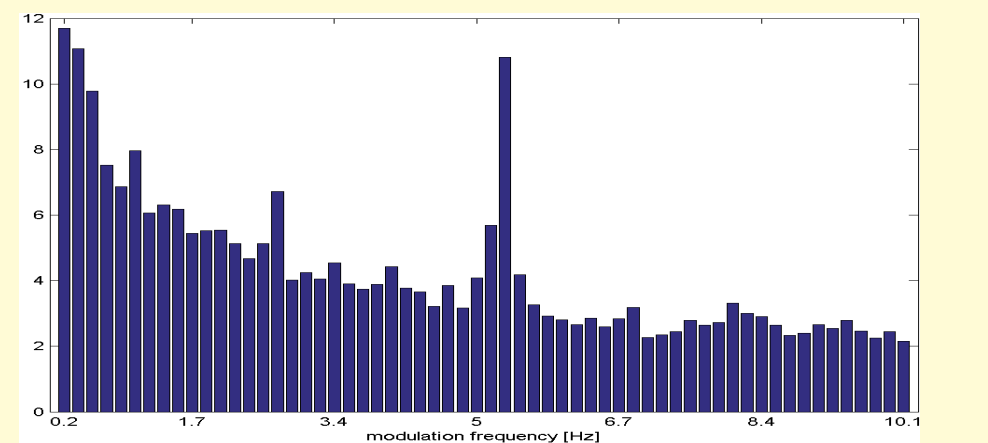

Queens of the Stone Age - Go With The Flow

Statistical Spectrum Descriptor (SSD)

7 statistical moments describing fluctuations on Bark-scale Sonogram