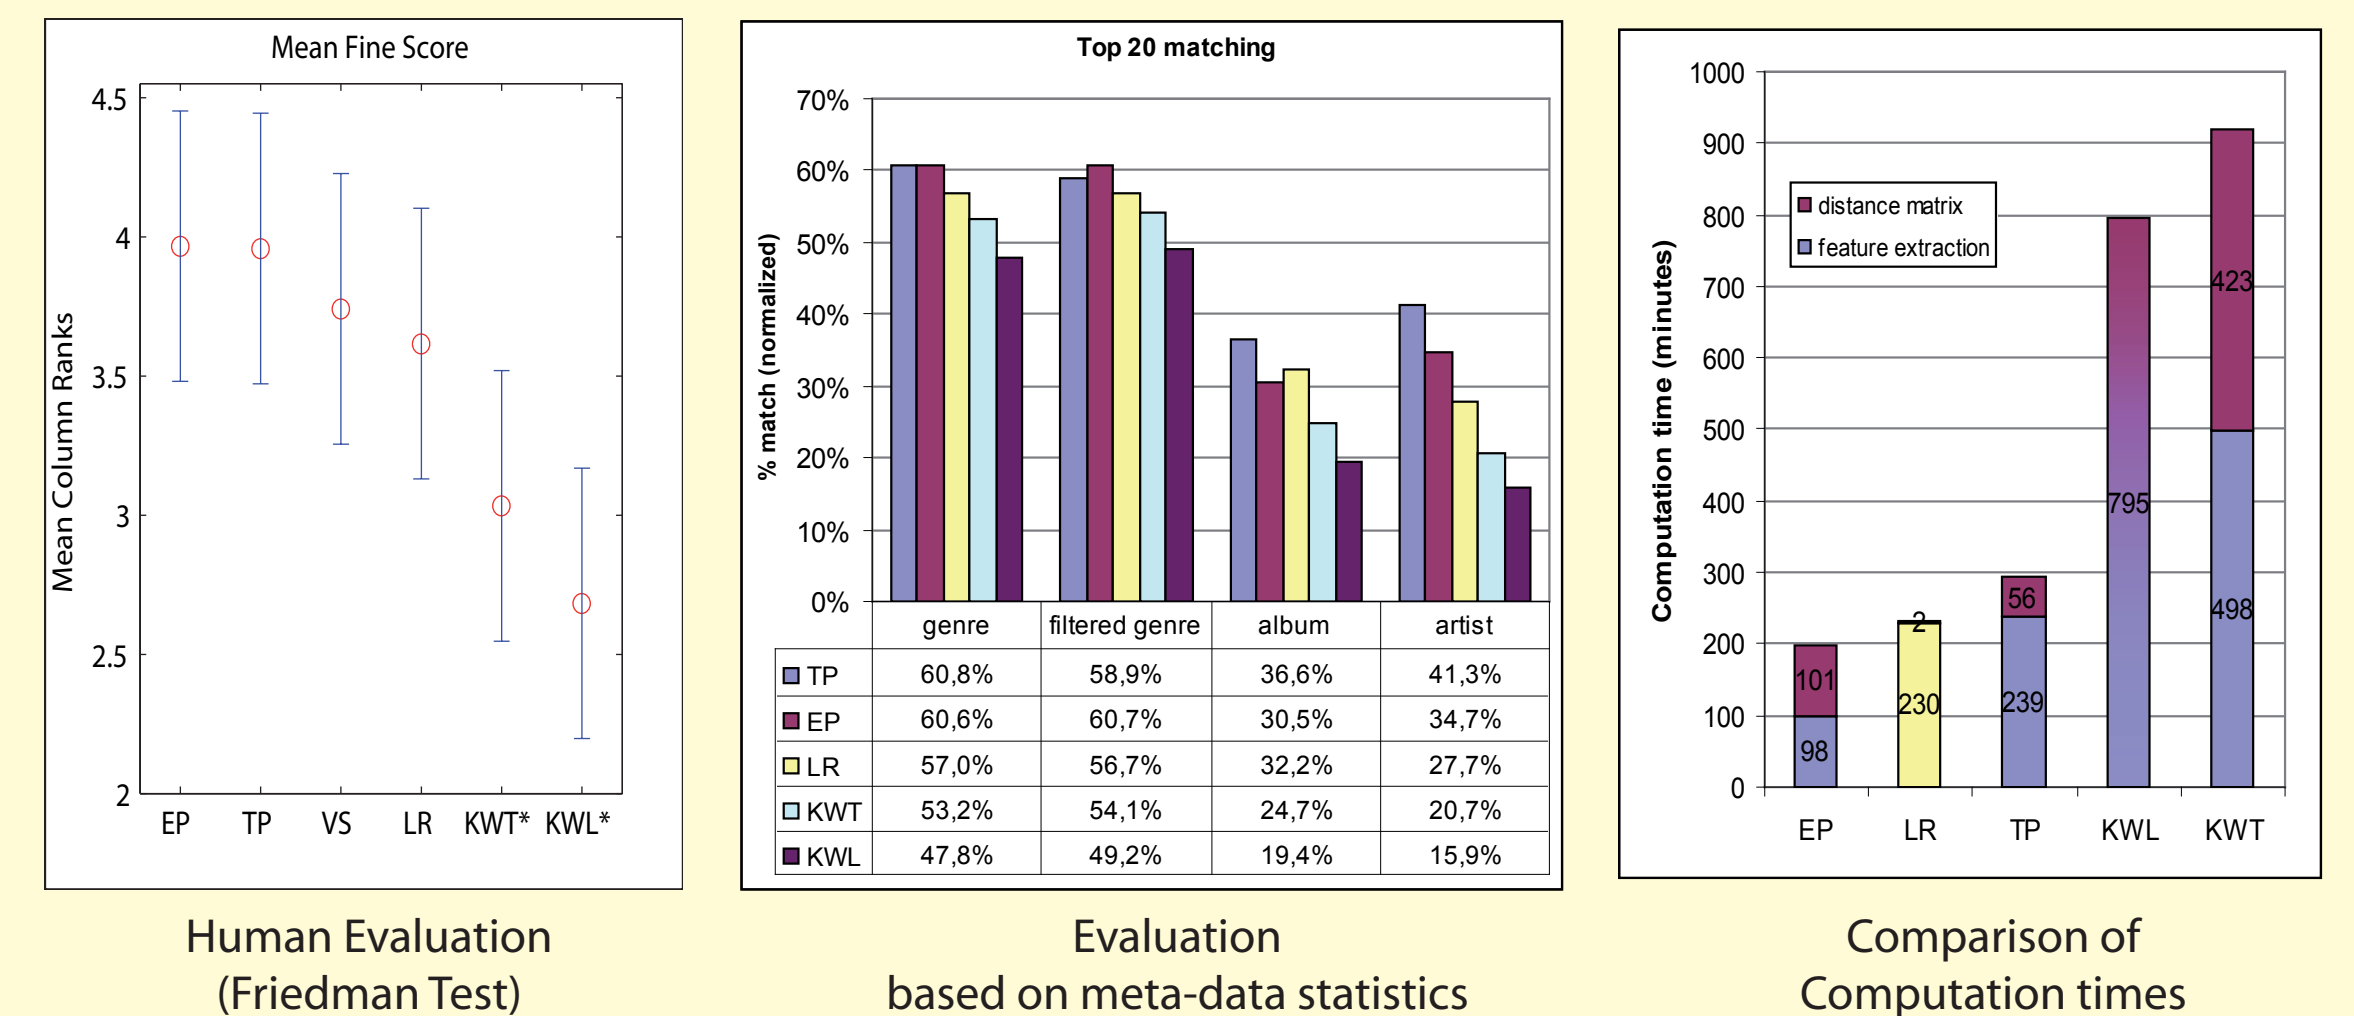

7 statistical moments describing fluctuations on Bark-scale Sonogram

Evaluation and Benchmarking: Music Classification and Similarity Retrieval

ISMIR 2004 Audio Description Contest

MIREX 2005

MIREX 2006

Audio Music Similarity and Retrieval