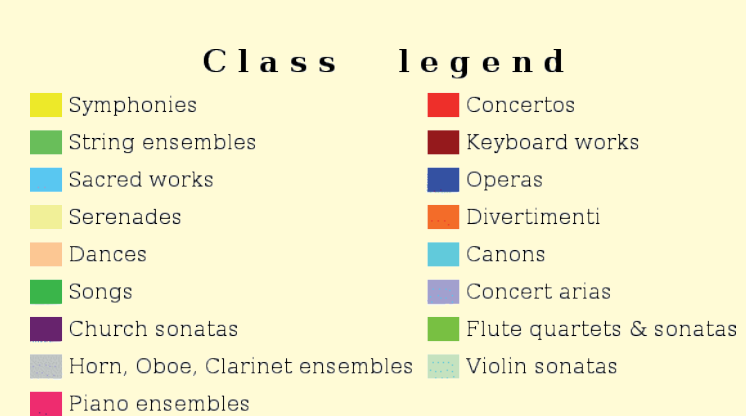

Applications of the developed Audio Features for Music Retrieval

PlaySOM

Exploration of and interaction with music collections allows to switch visualizations and to create playlists

Map of Mozart

Analyzed and clustered Mozart's Complete Works by audio music similarity on a Mnemonic SOM interactively explorable on www.ifs.tuwien.ac.at/mir/mozart 2442 pieces from 17 categories (categories subsequently overlaid)